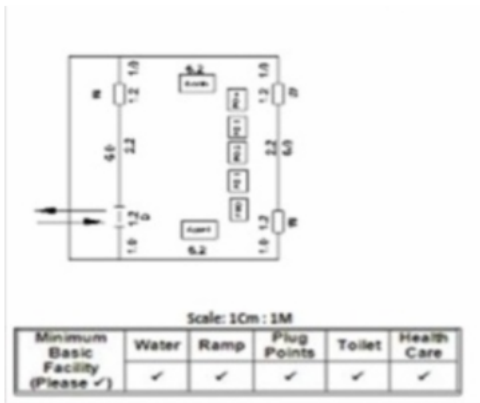

Nazri Naksha

Google Map View

Cad View