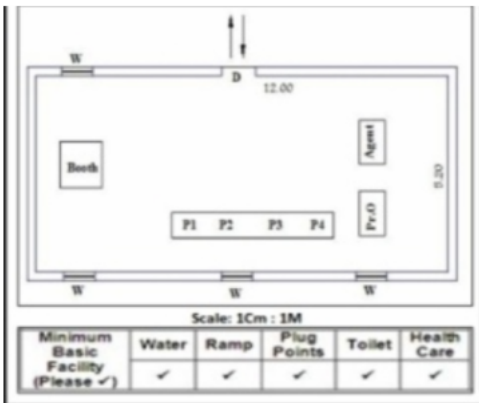

Nazri Naksha

Google Map View

Polling Station Building Front View

Polling Station Front View

Cad View

Key MAP View