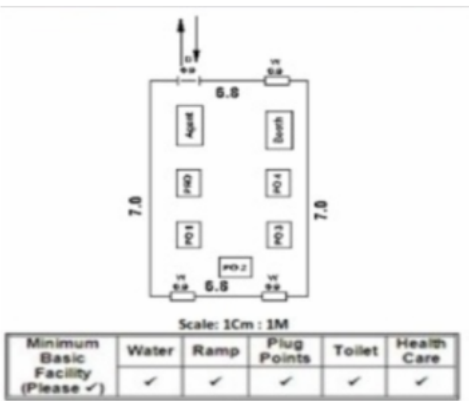

Nazri Naksha

Google Map View

Polling Station Building Front View

Polling Station Front View

Cad View

Key MAP View