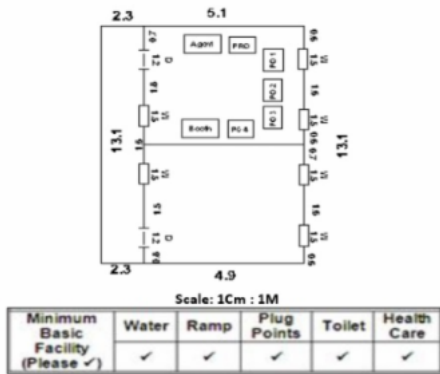

Nazri Naksha

Google Map View

Polling Station Building Front View

Polling Station Front View

Cad View

Key MAP View