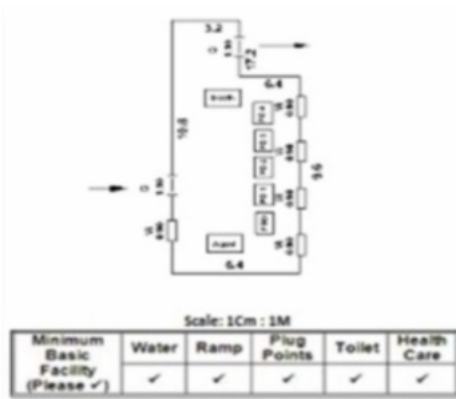

Nazri Naksha

Google Map View

Polling Station Building Front View

Polling Station Front View

Cad View

Key MAP View