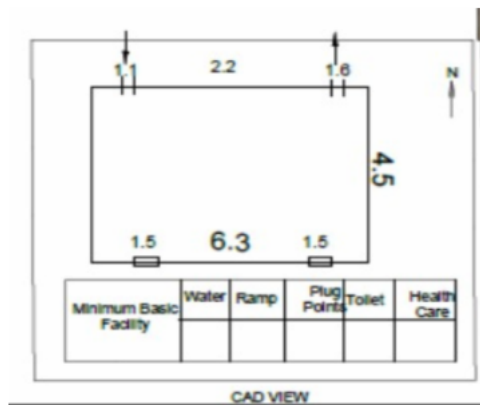

Nazri Naksha

Google Map View

Polling Station Building Front View

Polling Station Front View

Cad View

Key MAP View