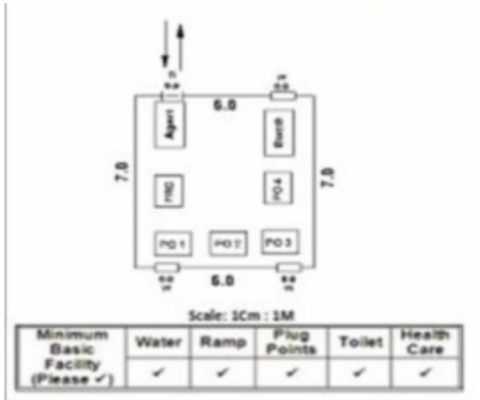

Nazri Naksha

Google Map View

Polling Station Building Front View

Polling Station Front View

Cad View

Key MAP View