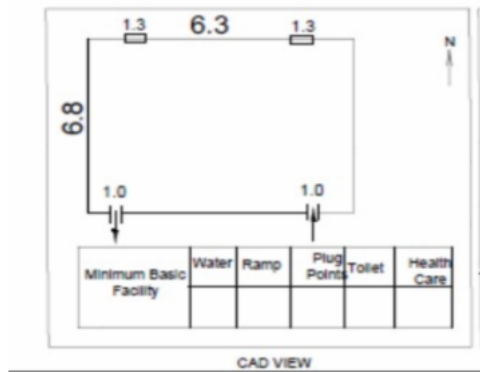

Nazri Naksha

Google Map View

Polling Station Building Front View

Polling Station Front View

Cad View

Key MAP View