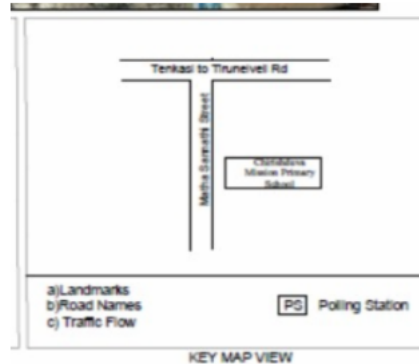

KEY MAP VIEW

Cad View

Key MAP View