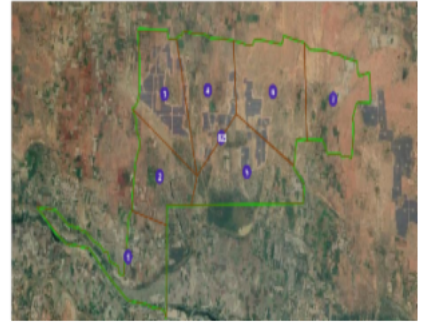

Nazri Naksha

Google Map View