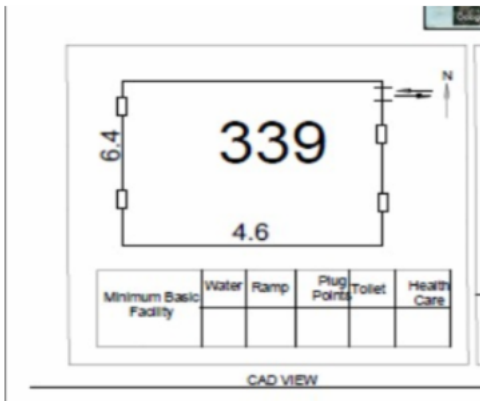

Nazri Naksha

Polling Station Front View

Cad View