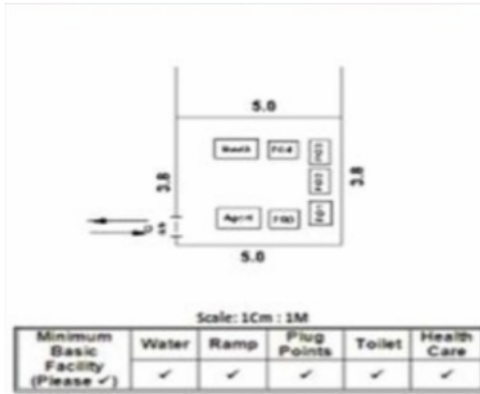

Nazri Naksha

Google Map View

Cad View