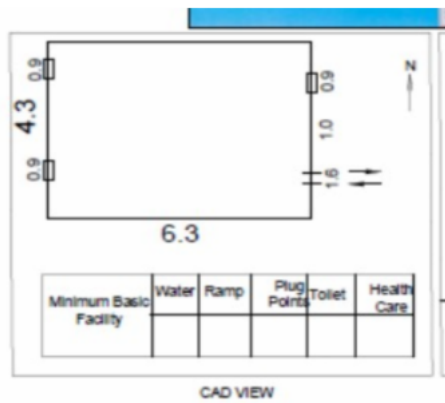

Nazri Naksha

Google Map View

Polling Station Building Front View

Polling Station Front View

Cad View

Key MAP View