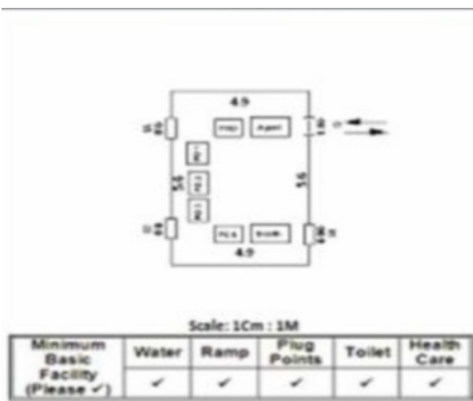

Nazri Naksha

Google Map View

Polling Station Building Front View

Polling Station Front View

Cad View

Key MAP View