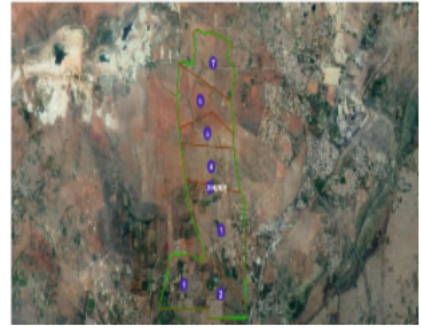

Nazri Naksha

Google Map View