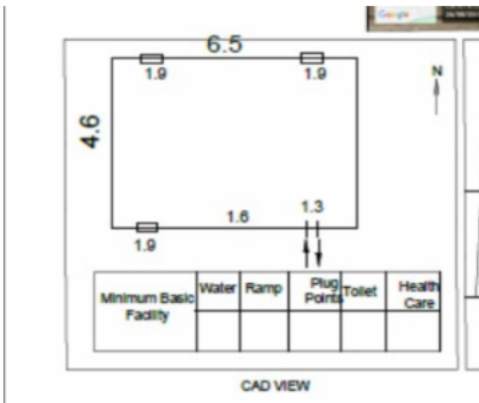

Nazri Naksha

Google Map View

Polling Station Building Front View

Polling Station Front View

Cad View

Key MAP View