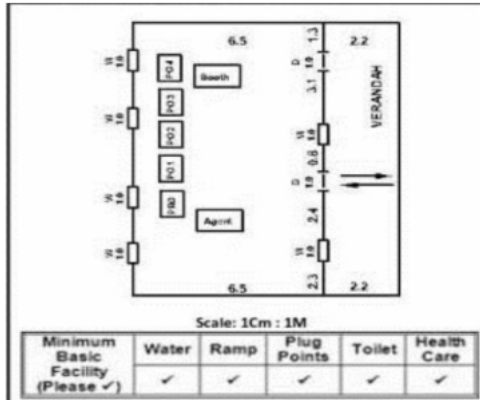

Nazri Naksha

Google Map View

Polling Station Building Front View

Polling Station Front View

Cad View

Key MAP View