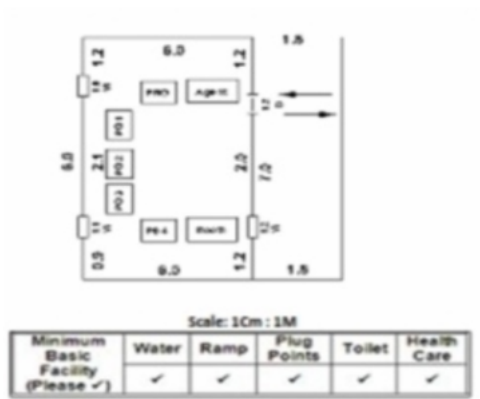

Nazri Naksha

Google Map View

Polling Station Building Front View

Polling Station Front View

Cad View

Key MAP View