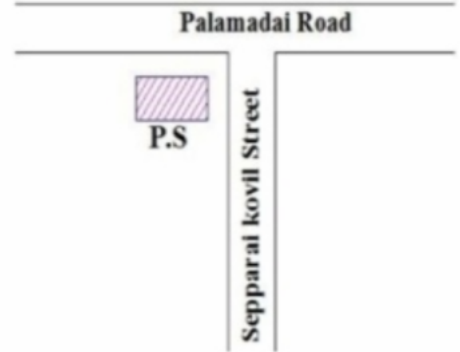

Nazri Naksha

Google Map View