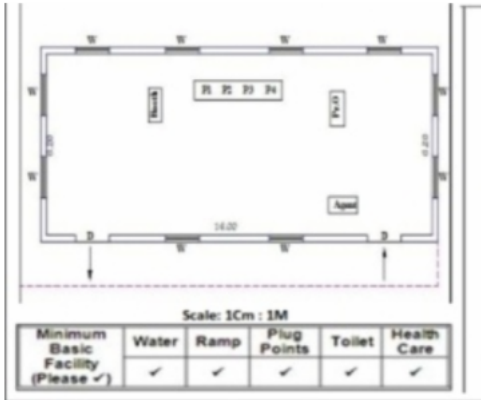

Nazri Naksha

Google Map View

Cad View