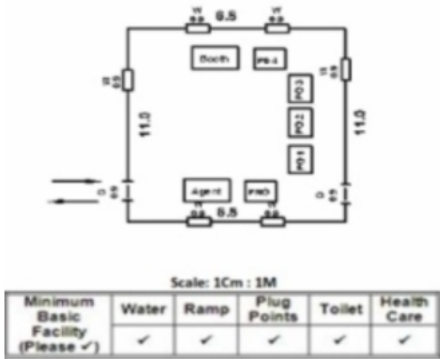

Nazri Naksha

Google Map View

Polling Station Building Front View

Polling Station Front View

Cad View

Key MAP View