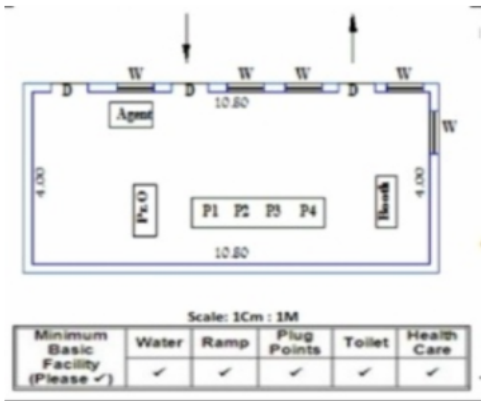

Nazri Naksha

Google Map View

Polling Station Building Front View

Polling Station Front View

Cad View

Key MAP View