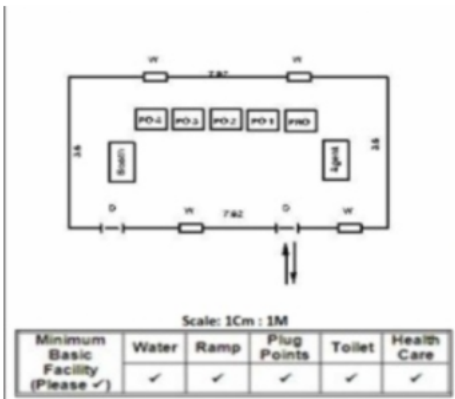

Nazri Naksha

Google Map View

Cad View