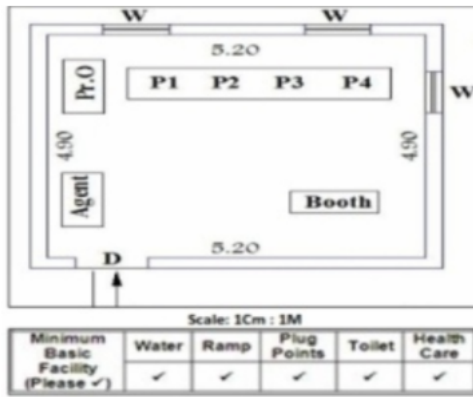

Nazri Naksha

Google Map View

Polling Station Building Front View

Polling Station Front View

Cad View

Key MAP View