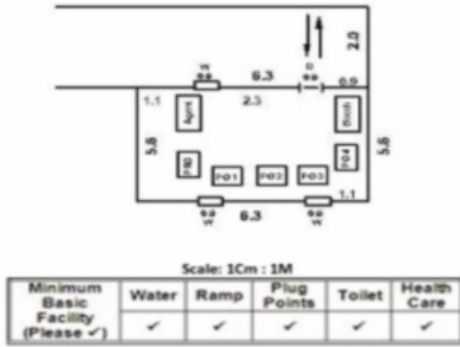

Nazri Naksha

Google Map View