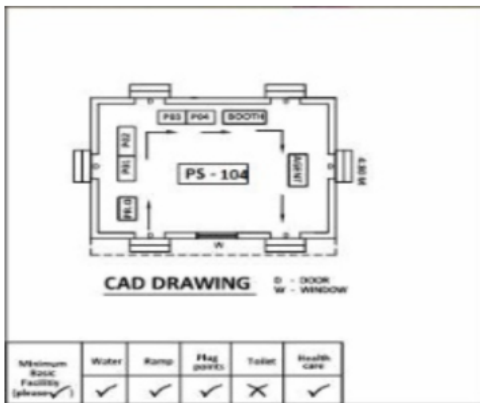

Nazri Naksha

Google Map View

Polling Station Building Front View

Polling Station Front View

Cad View

Key MAP View