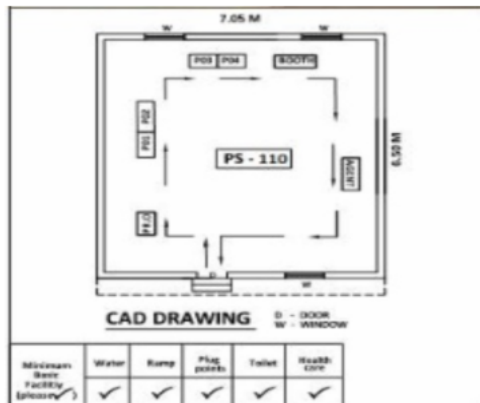

Nazri Naksha

Google Map View

Polling Station Building Front View

Polling Station Front View

Cad View

Key MAP View