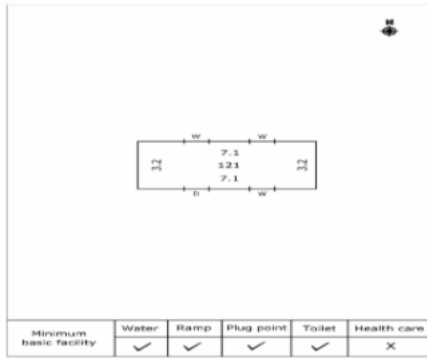

Nazri Naksha

Google Map View

Polling Station Building Front View

Polling Station Front View

Cad View

Key MAP View