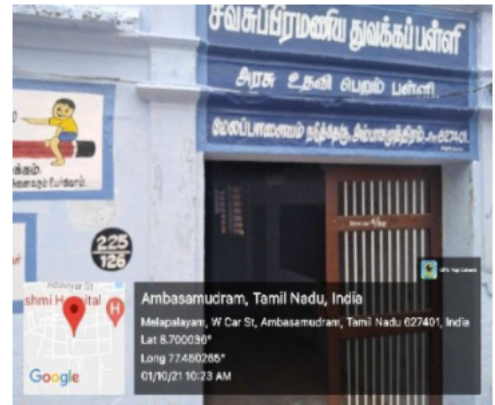

Polling Station Front View