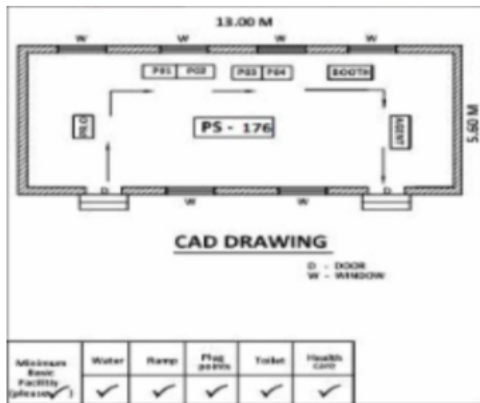

Nazri Naksha

Google Map View

Cad View