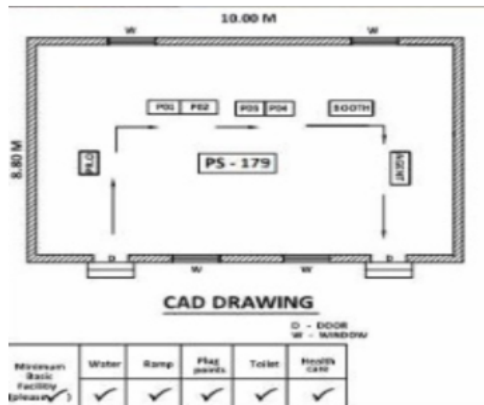

Nazri Naksha

Google Map View

Cad View