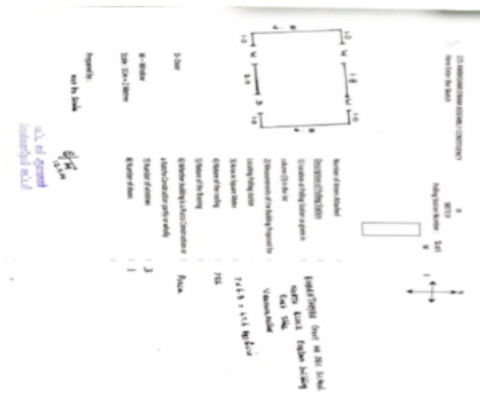

Nazri Naksha

Google Map View

Cad View