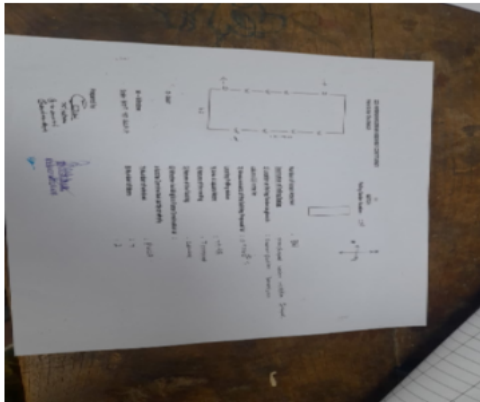

Nazri Naksha

Google Map View

Polling Station Building Front View

Polling Station Front View

Cad View

Key MAP View