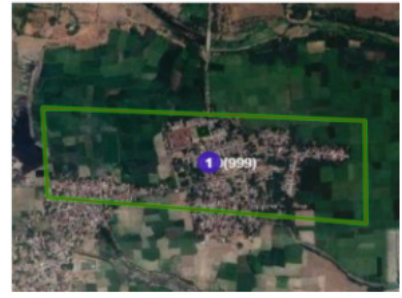

Nazri Naksha

Google Map View