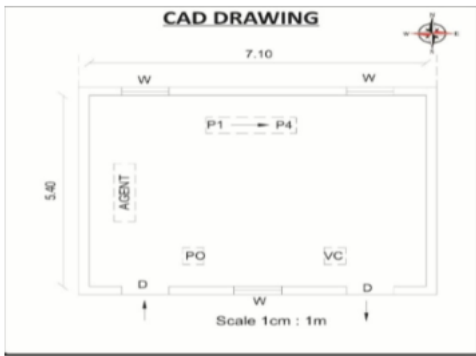

Cad View

Key MAP View

Minimum Basic Facility (Please ✓)	Water ✓	Ramp ✓	Pulp Points ✓	Toilet ✓	Healthcare ✓

a) Landmarks	PS POLLING STATION
b) Road Names	
c) Traffic Flow