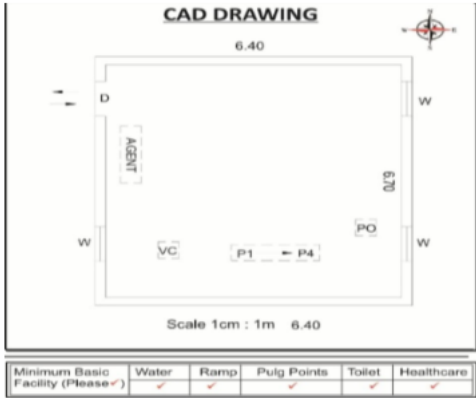

Nazri Naksha

Google Map View

Polling Station Building Front View

Polling Station Front View

Cad View

Key MAP View