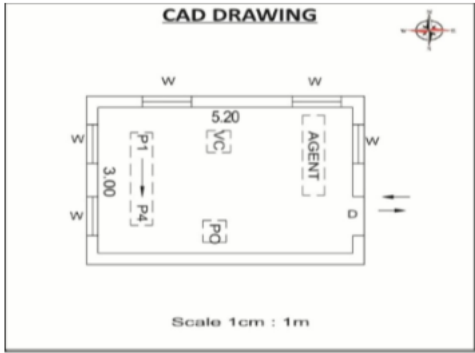

Cad View

Key MAP View

Minimum Basic Facility (Please ✓)	Water ✓	Ramp ✓	Pulp Points ✓	Toilet ✓	Healthcare ✓