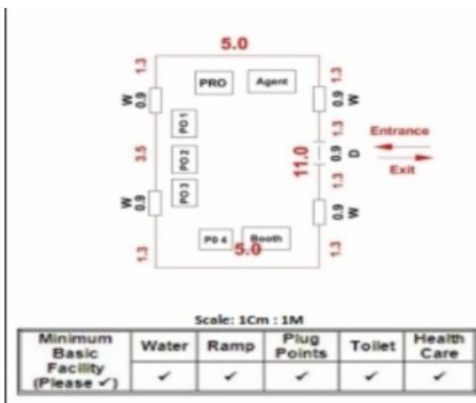

Nazri Naksha

Google Map View

Polling Station Building Front View

Polling Station Front View

Cad View

Key MAP View