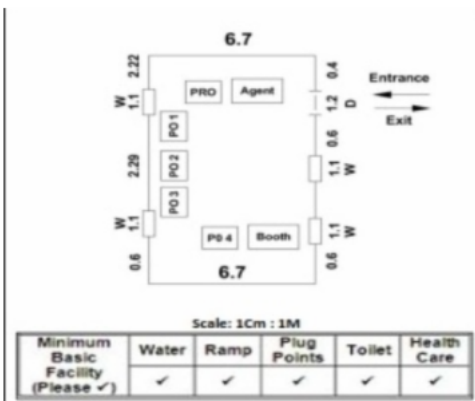

Nazri Naksha

Google Map View

Polling Station Building Front View

Polling Station Front View

Cad View

Key MAP View