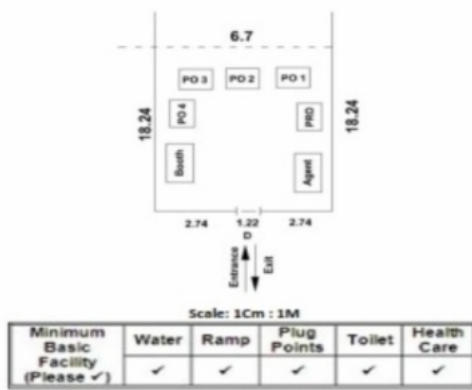

Nazri Naksha

Google Map View

Polling Station Building Front View

Polling Station Front View

Cad View

Key MAP View