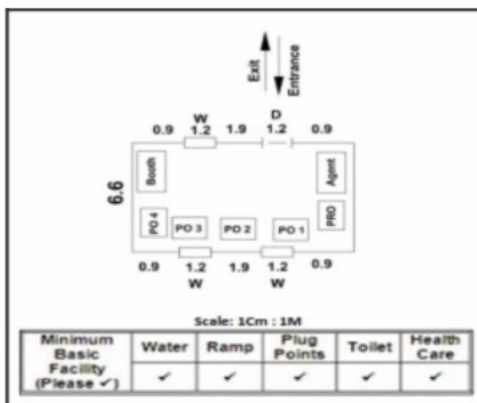

Nazri Naksha

Google Map View

Polling Station Building Front View

Polling Station Front View

Cad View

Key MAP View