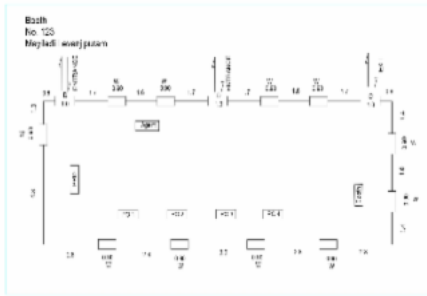

Nazri Naksha

Google Map View

Polling Station Building Front View

Polling Station Front View

Cad View

Key MAP View