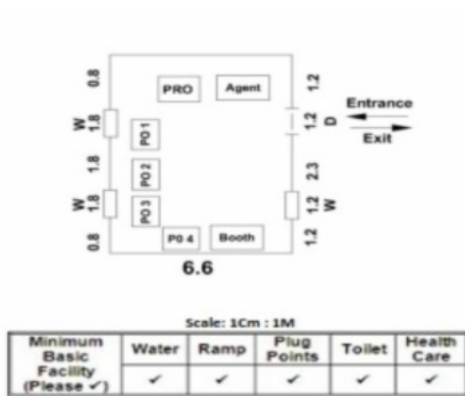

Nazri Naksha

Google Map View

Cad View