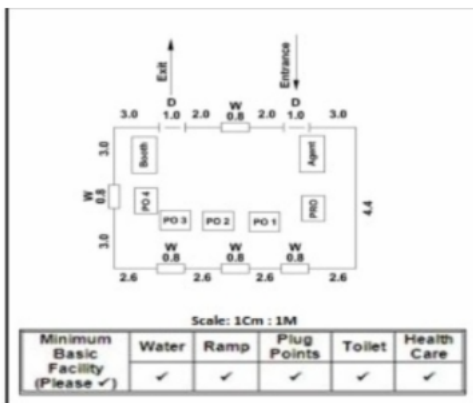

Nazri Naksha

Google Map View

Cad View