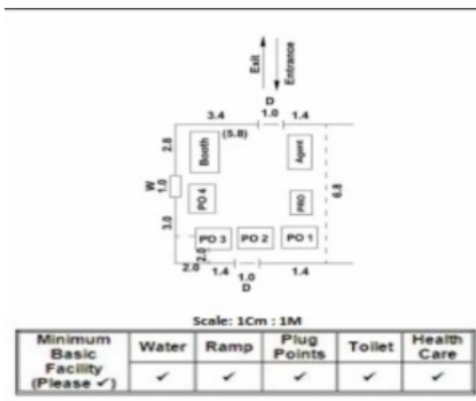

Nazri Naksha

Google Map View

Cad View