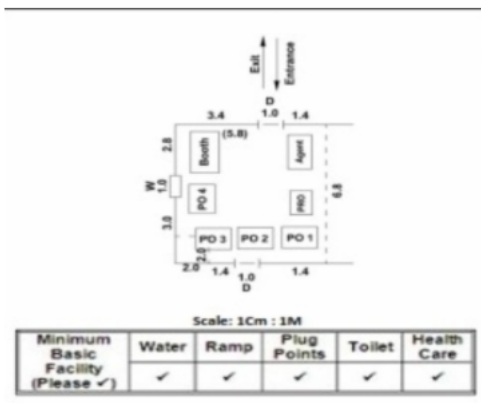

Nazri Naksha

Google Map View

Polling Station Building Front View

Polling Station Front View

Cad View

Key MAP View