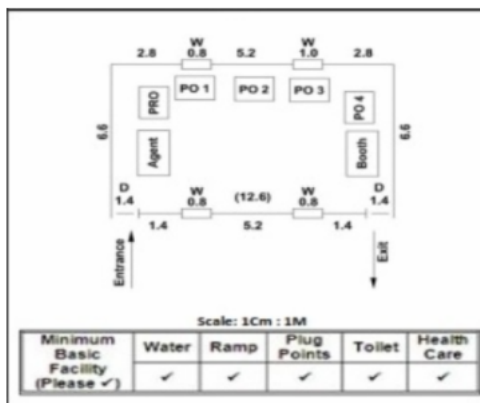

Nazri Naksha

Google Map View

Cad View