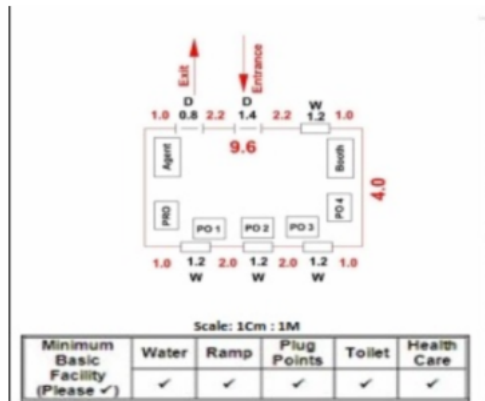

Nazri Naksha

Google Map View

Polling Station Building Front View

Polling Station Front View

Cad View

Key MAP View