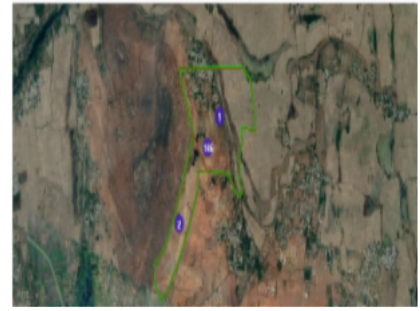

Nazri Naksha

Google Map View