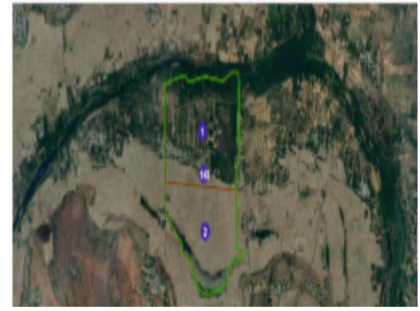

Nazri Naksha

Google Map View